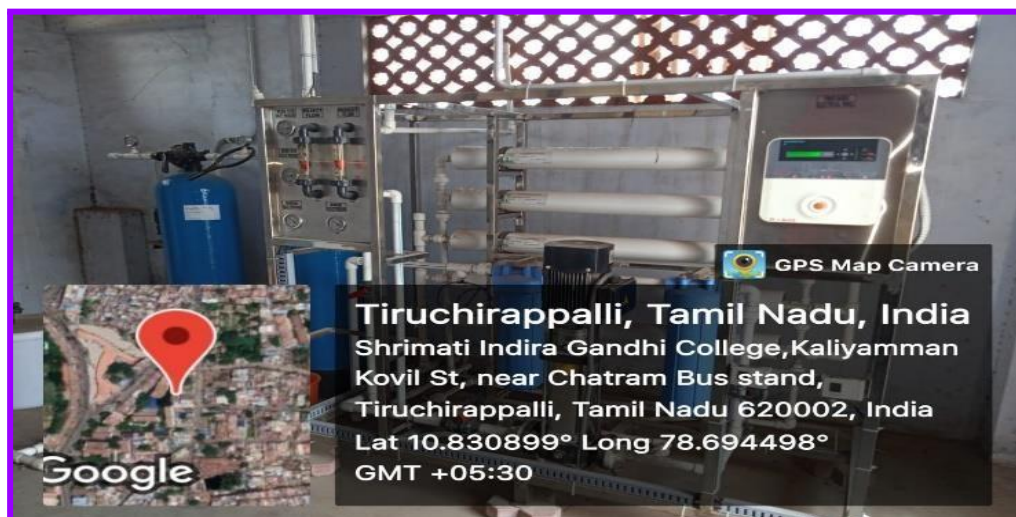

SHRIMATI INDIRA GANDHI COLLEGE

(Nationally Accredited at "A" Grade (3rd Cycle) by NAAC)

Chatram Bus Stand, Tiruchirappalli – 620002.

Liquid Waste Management

RO WATER SOURCE IN NEW BLOCK

The RO waste water is collected in the Syntex tank and used for toilet purpose

GPS Map Camera

Tiruchirappalli, Tamil Nadu, India
Shrimati Indira Gandhi College, Kaliyamman
Kovil St, near Chatram Bus stand,
Tiruchirappalli, Tamil Nadu 620002, India
Lat 10.830899° Long 78.694498°
GMT +05:30