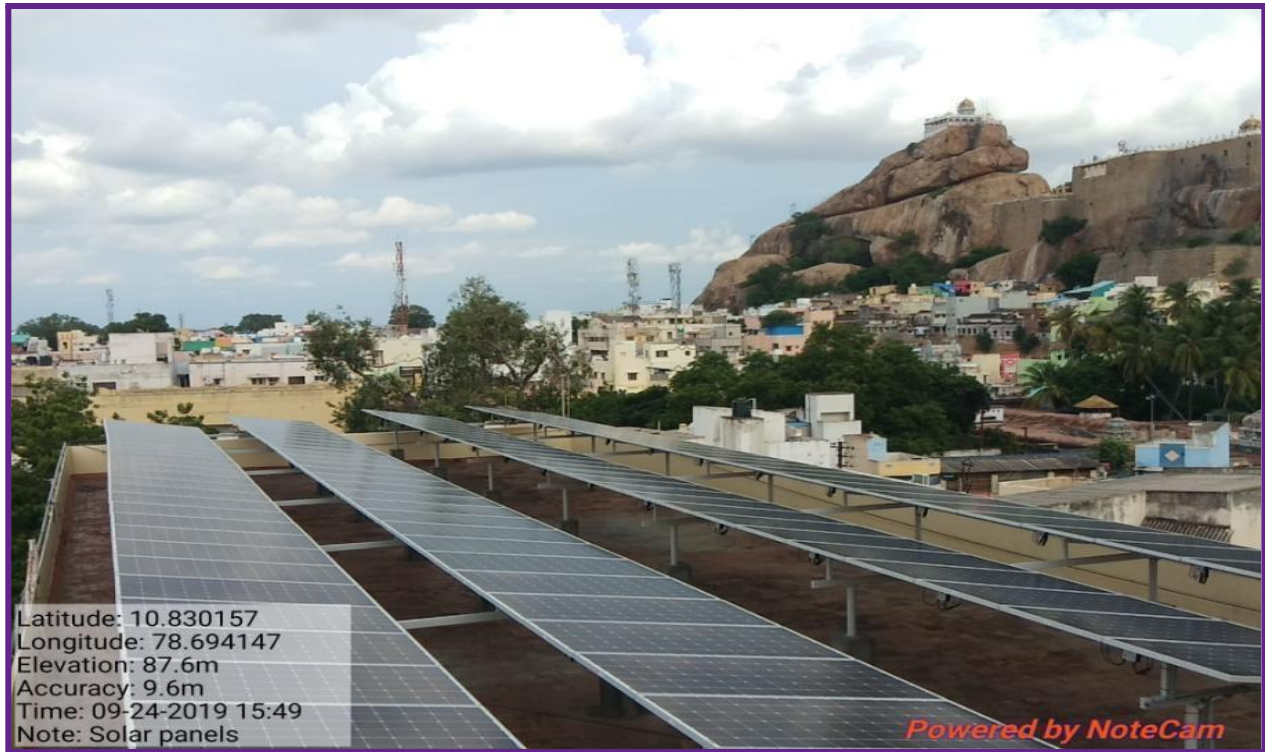

Chatram Bus Stand, Tiruchirappalli – 620002.

SHRIMATI INDIRA GANDHI COLLEGE

(Nationally Accredited at "A" Grade (3rd Cycle) by NAAC)

Chatram Bus Stand, Tiruchirappalli – 620002.

SHRIMATI INDIRA GANDHI COLLEGE